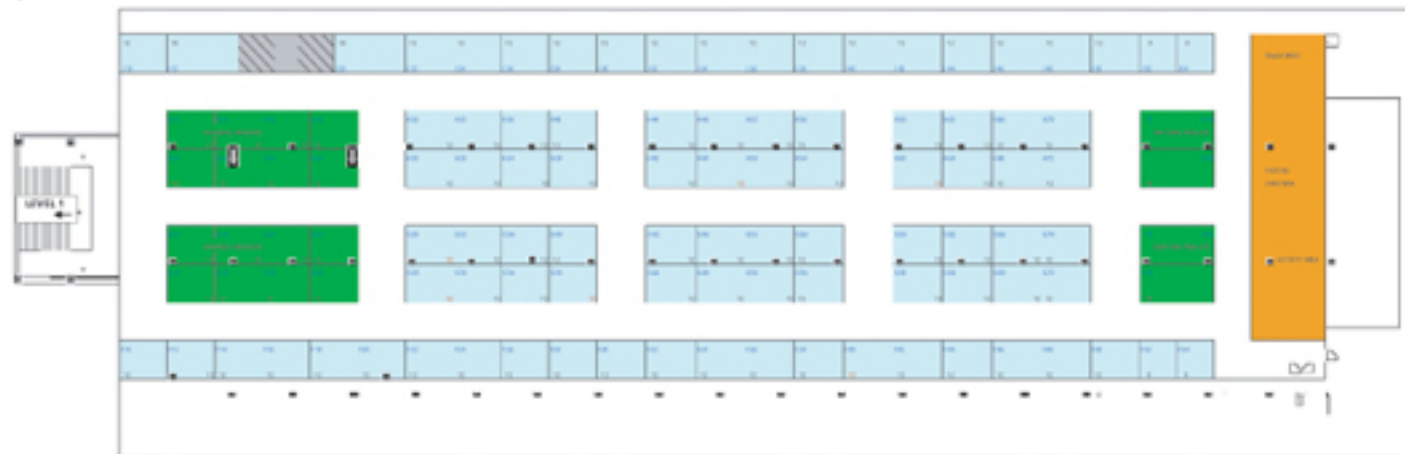

SMM
Istanbul

shipbuilding + machinery
& marine technology

trade fair + Istanbul

06 - 08 January 2011
daily 10 am - 8 pm

SMM Istanbul 2011 hall plan

Rumeli Hall, Level 2
Lütfi Kırdar Convention & Exhibition Centre (ICEC)

Sizes of the stands are expandable (12 sq m upwards) / Partition walls relocatable.
Maximum stand height in Level 2: 3.00 m